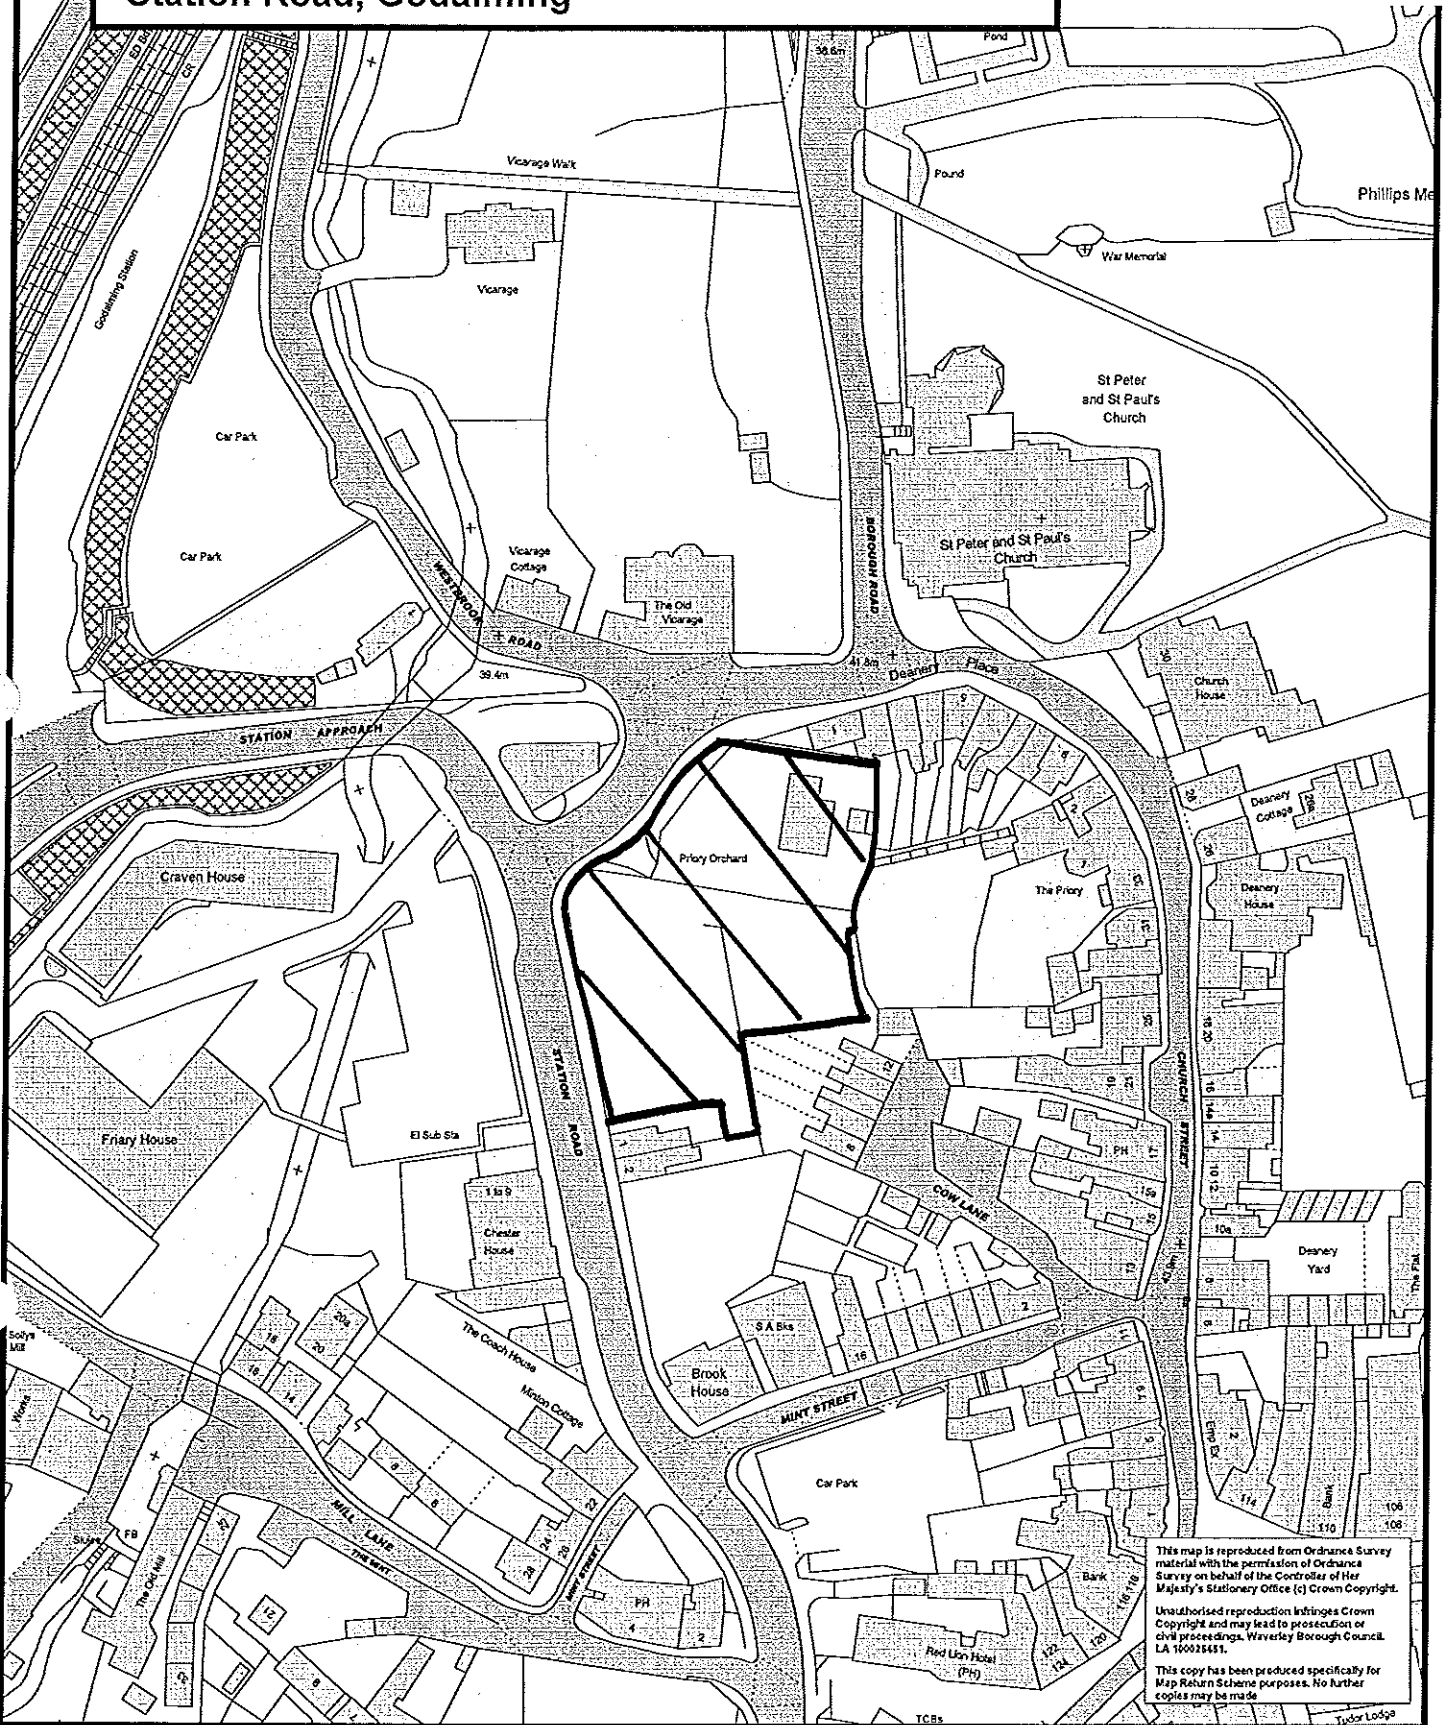

Station Road, Godalming

Waverley Housing Services

Waverley Borough Council
The Bury, Godalming, Surrey, GU7 1HR
Telephone: (01483) 523333
Fax No: (01483) 523050 DX No:58303

John Swanton
Head of Housing

ANNEXE 1

NORTH
1:1250
26/06/2009
MAP SHEET: SU9643NE